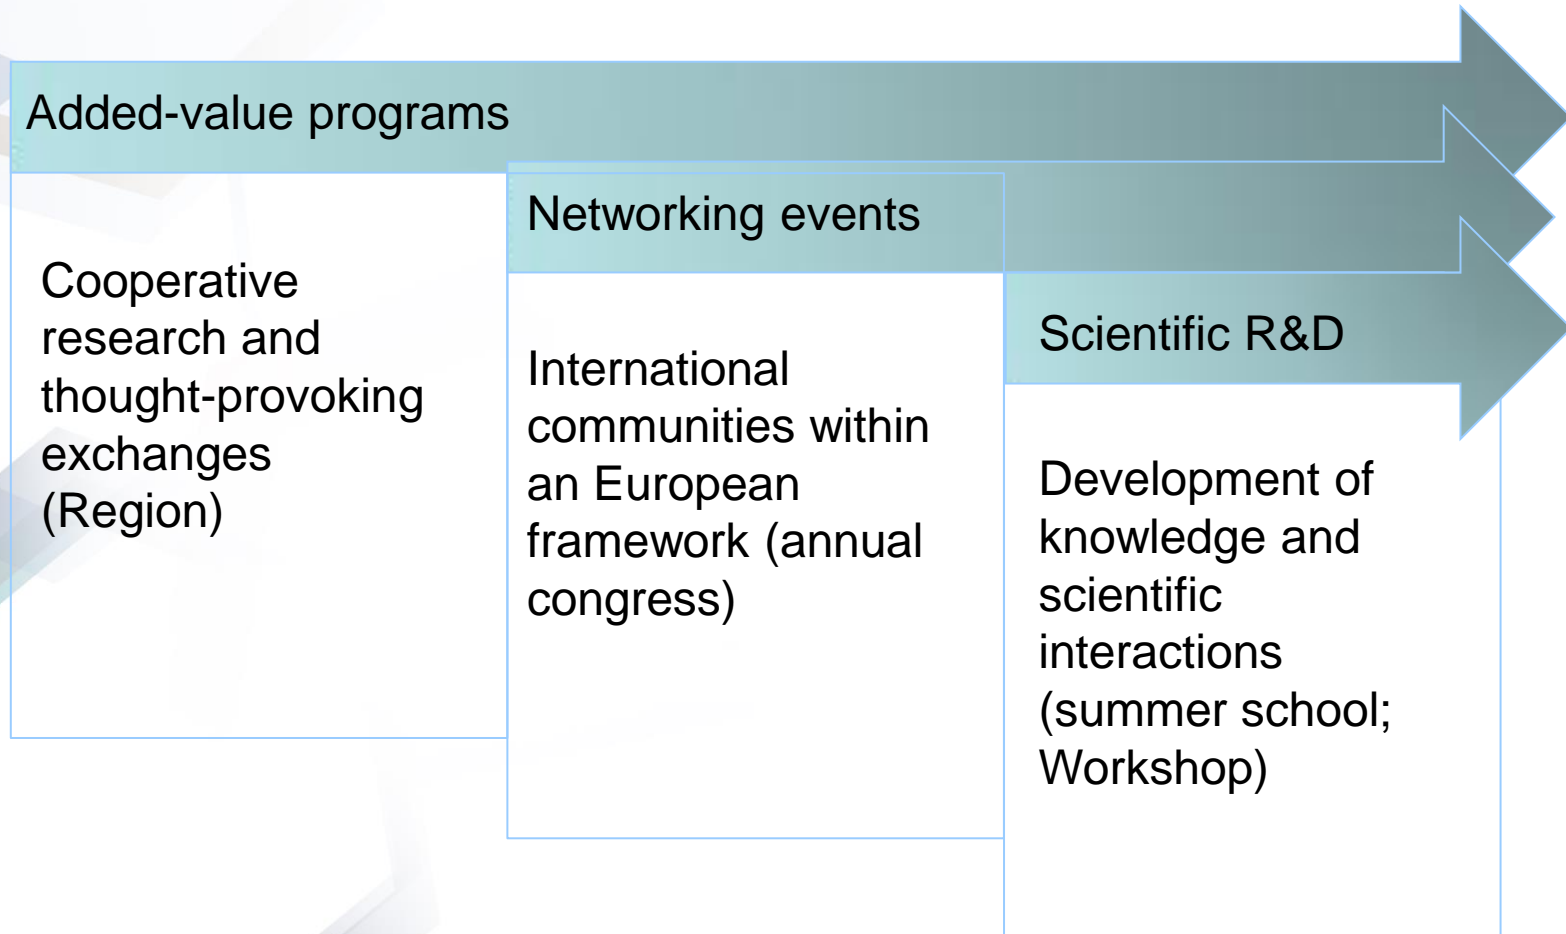

ersa

European Regional Science Association

3rd Annual Meeting of the Knowledge Programme

23rd April, 2015
EIB, Luxembourg

Who we are

- The European Regional Science Association (**ERSA**) is the supranational grouping of national regional science associations across Europe.
 - There are presently **19 active associations** some, such as the German or French speaking sections, organized on linguistic groupings and covering more than one country.
- ERSA is also one of three supra-regional groupings of individual national and international sections which together constitute the Regional Science Association International (RSAI).
- Members are academics, policy professionals and researchers interested in spatial economics and planning, regional and local development and related issues. They are drawn largely from the disciplines of economics, geography and planning.

ERSA's Goal and Objectives

Organisation

- **European Regional Science Association Council (ERSAC)**
 - consists of the representatives of the *European Sections* (Baltic, British-Irish, Croatian, Dutch, French-Speaking, German-Speaking, Greek, Hungarian, Israeli, Italian, Moroccan, Nordic, Polish, Portuguese, Romanian, Russian, Slovak, Spanish, Turkish).
 - The Council is represented by the *President* of the ERSA (Prof. Jouke van Dijk)
- **European Organizing Committee (EOC)**
 - assists the President and the Council in managing the affairs of the ERSA.
- **Other officers:**
 - Vice-President, Secretary, Treasurer, Executive Director