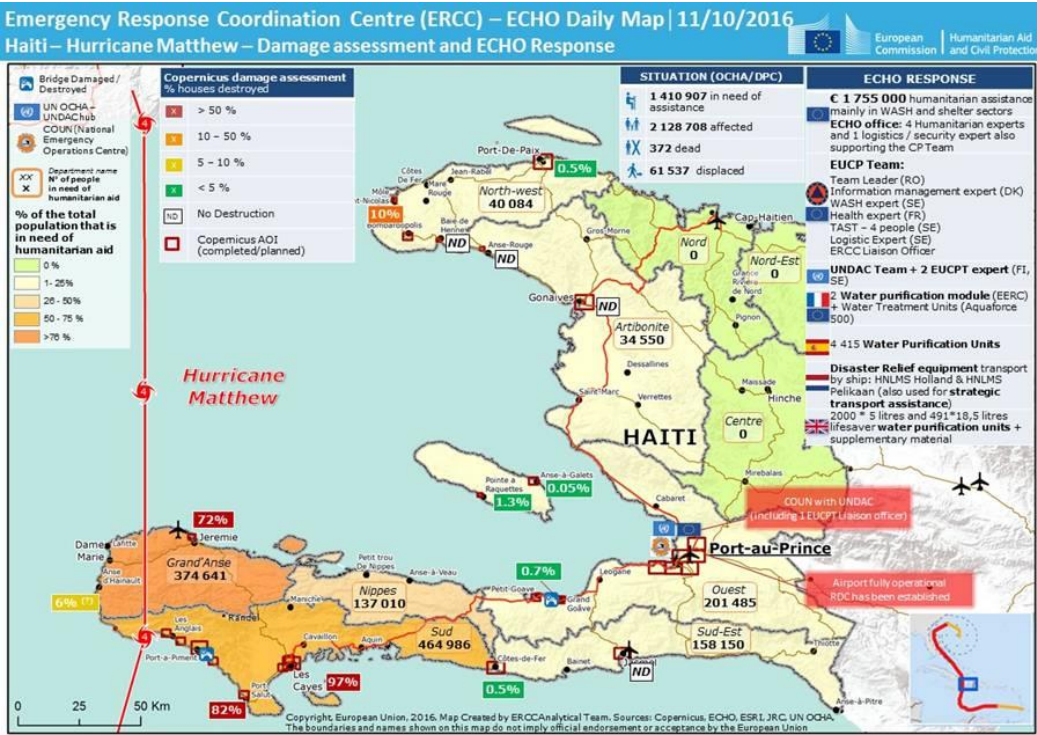

ERU Benelux Relief — Haiti Intervention

Presentation EIB Luxembourg, 24.01.2016

Hurricane Matthew

Facts and Figures

- ▶ 1.410.907 people in need of assistance
- ▶ 374.641 people in *Grande Anse*
- ▶ 13.334 households covered
- ▶ 66.000 people helped

RELIÉFPAK HYGIËNE FAMILIE (n° 2) per week 1 week	
Washbasin	1
Hand sanitizer	1
Disinfectant	1
Soap	1
Waterproof cover	1
Water container	1
Water filter	1
Water purifier	1
Water tap	1
Water tap handle	1
Water tap cover	1
Water tap lock	1
Water tap seal	1
Water tap gasket	1
Water tap O-ring	1
Water tap nut	1
Water tap washer	1
Water tap plug	1
Water tap cap	1
Water tap cover cap	1
Water tap cover seal	1
Water tap cover O-ring	1
Water tap cover nut	1
Water tap cover washer	1
Water tap cover plug	1
Water tap cover cap	1
Water tap cover cover cap	1
Water tap cover cover seal	1
Water tap cover cover O-ring	1
Water tap cover cover nut	1
Water tap cover cover washer	1
Water tap cover cover plug	1
Water tap cover cover cap	1
Water tap cover cover cover cap	1
Water tap cover cover cover seal	1
Water tap cover cover cover O-ring	1
Water tap cover cover cover nut	1
Water tap cover cover cover washer	1
Water tap cover cover cover plug	1
Water tap cover cover cover cap	1